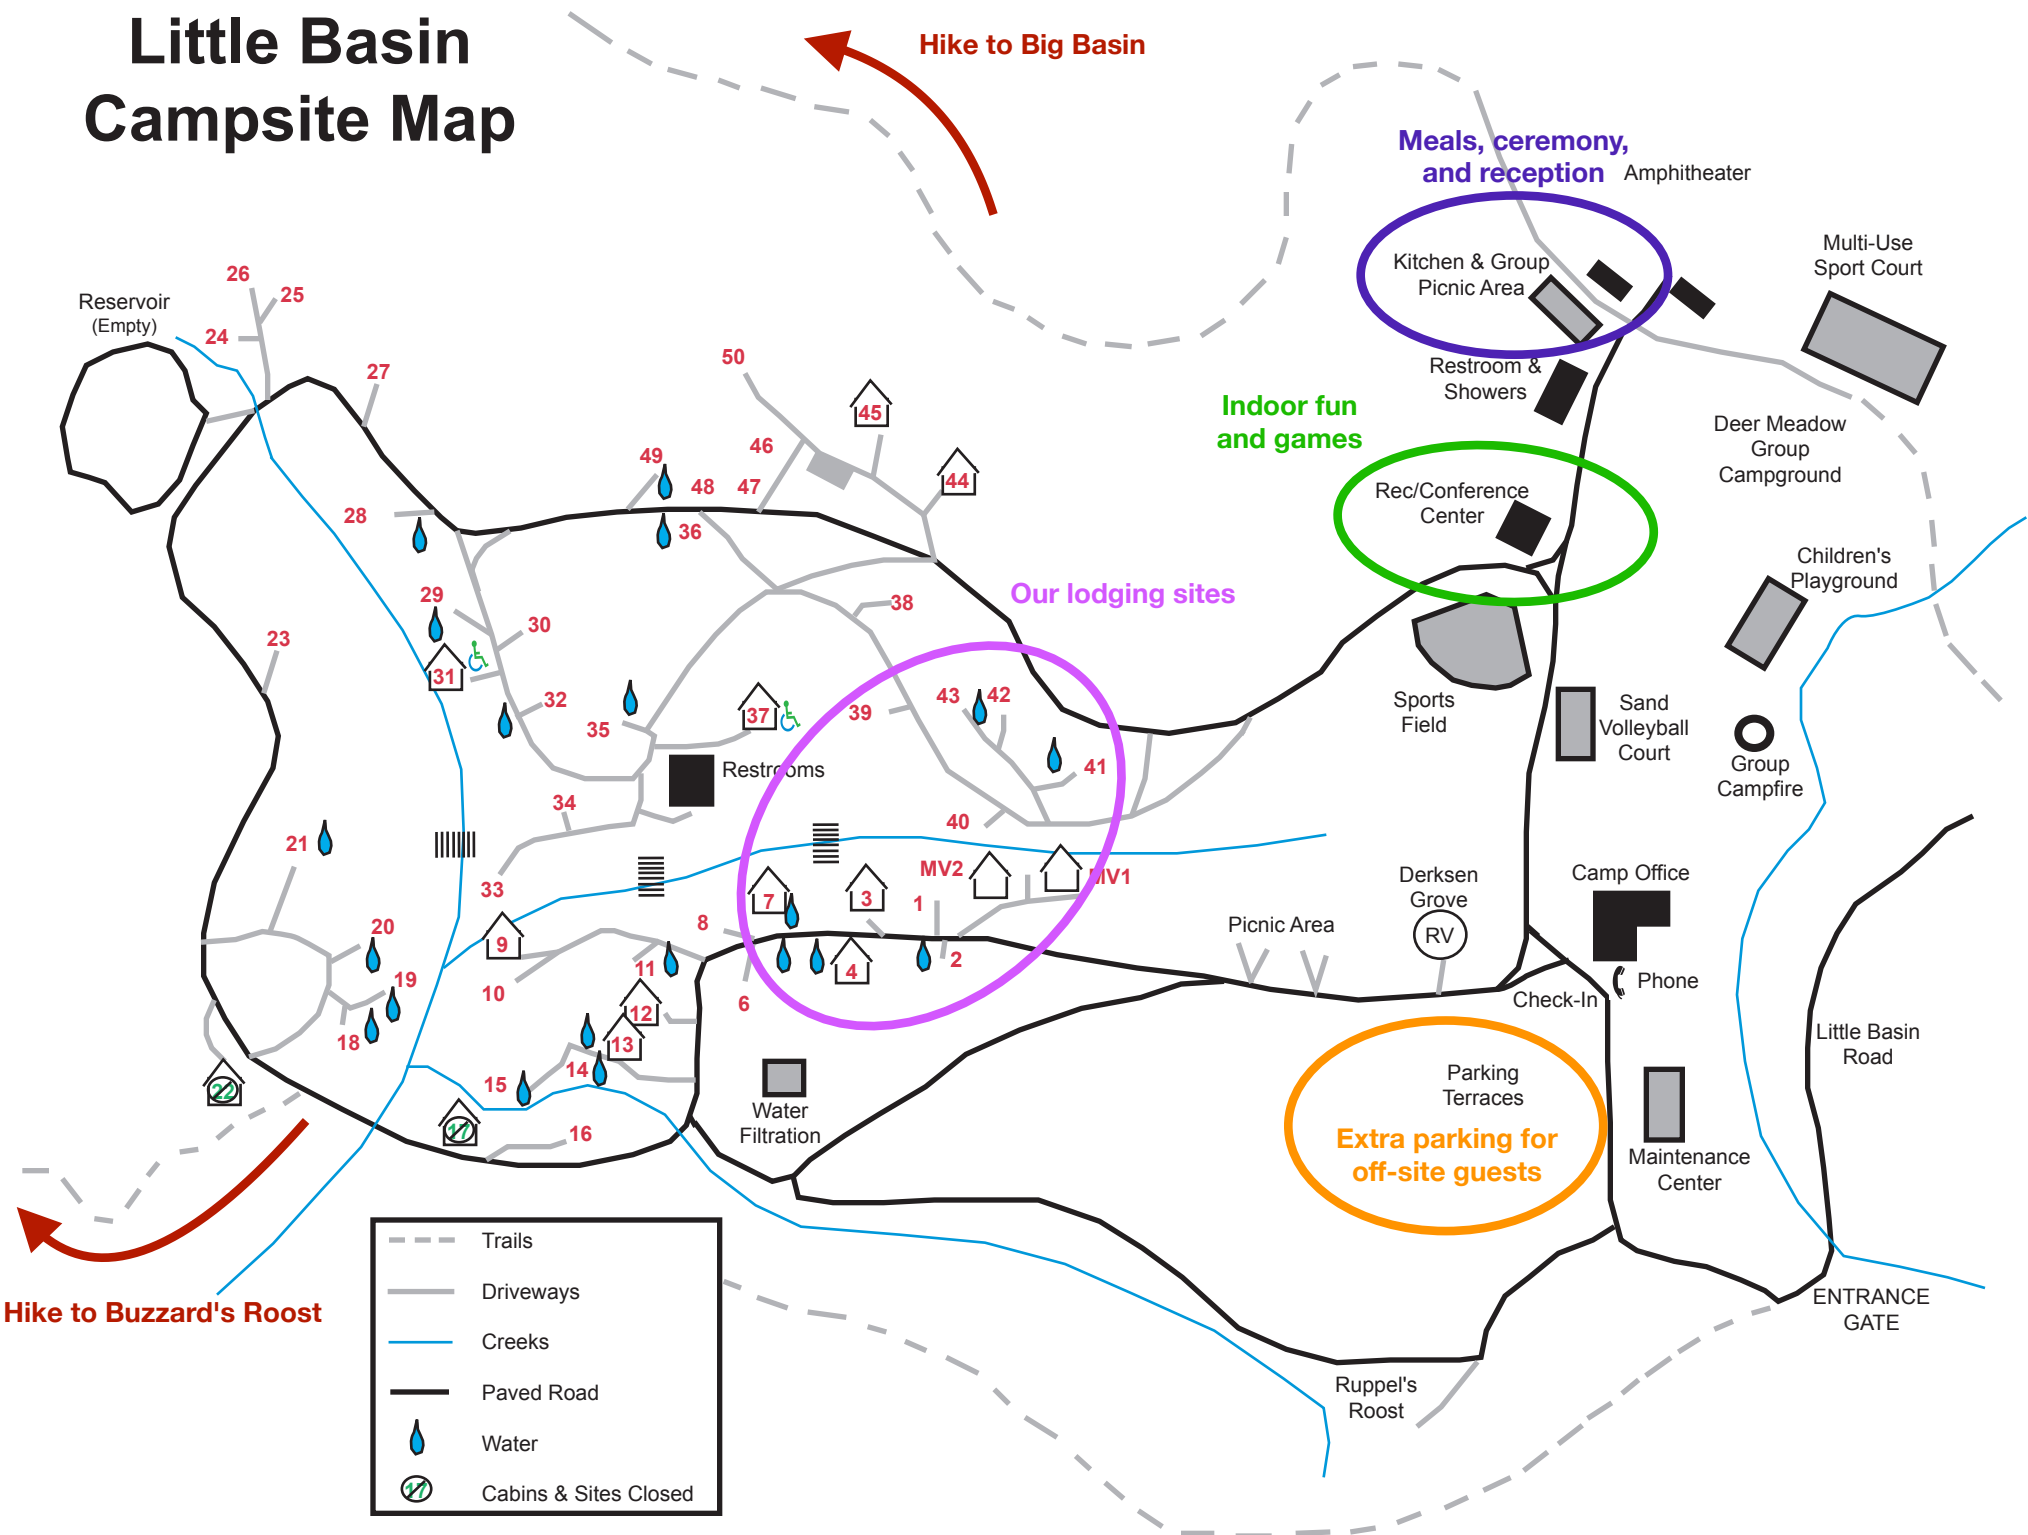

Little Basin Campsite Map

- Trails
- Driveways
- Creeks
- Paved Road
- Water
- Cabins & Sites Closed